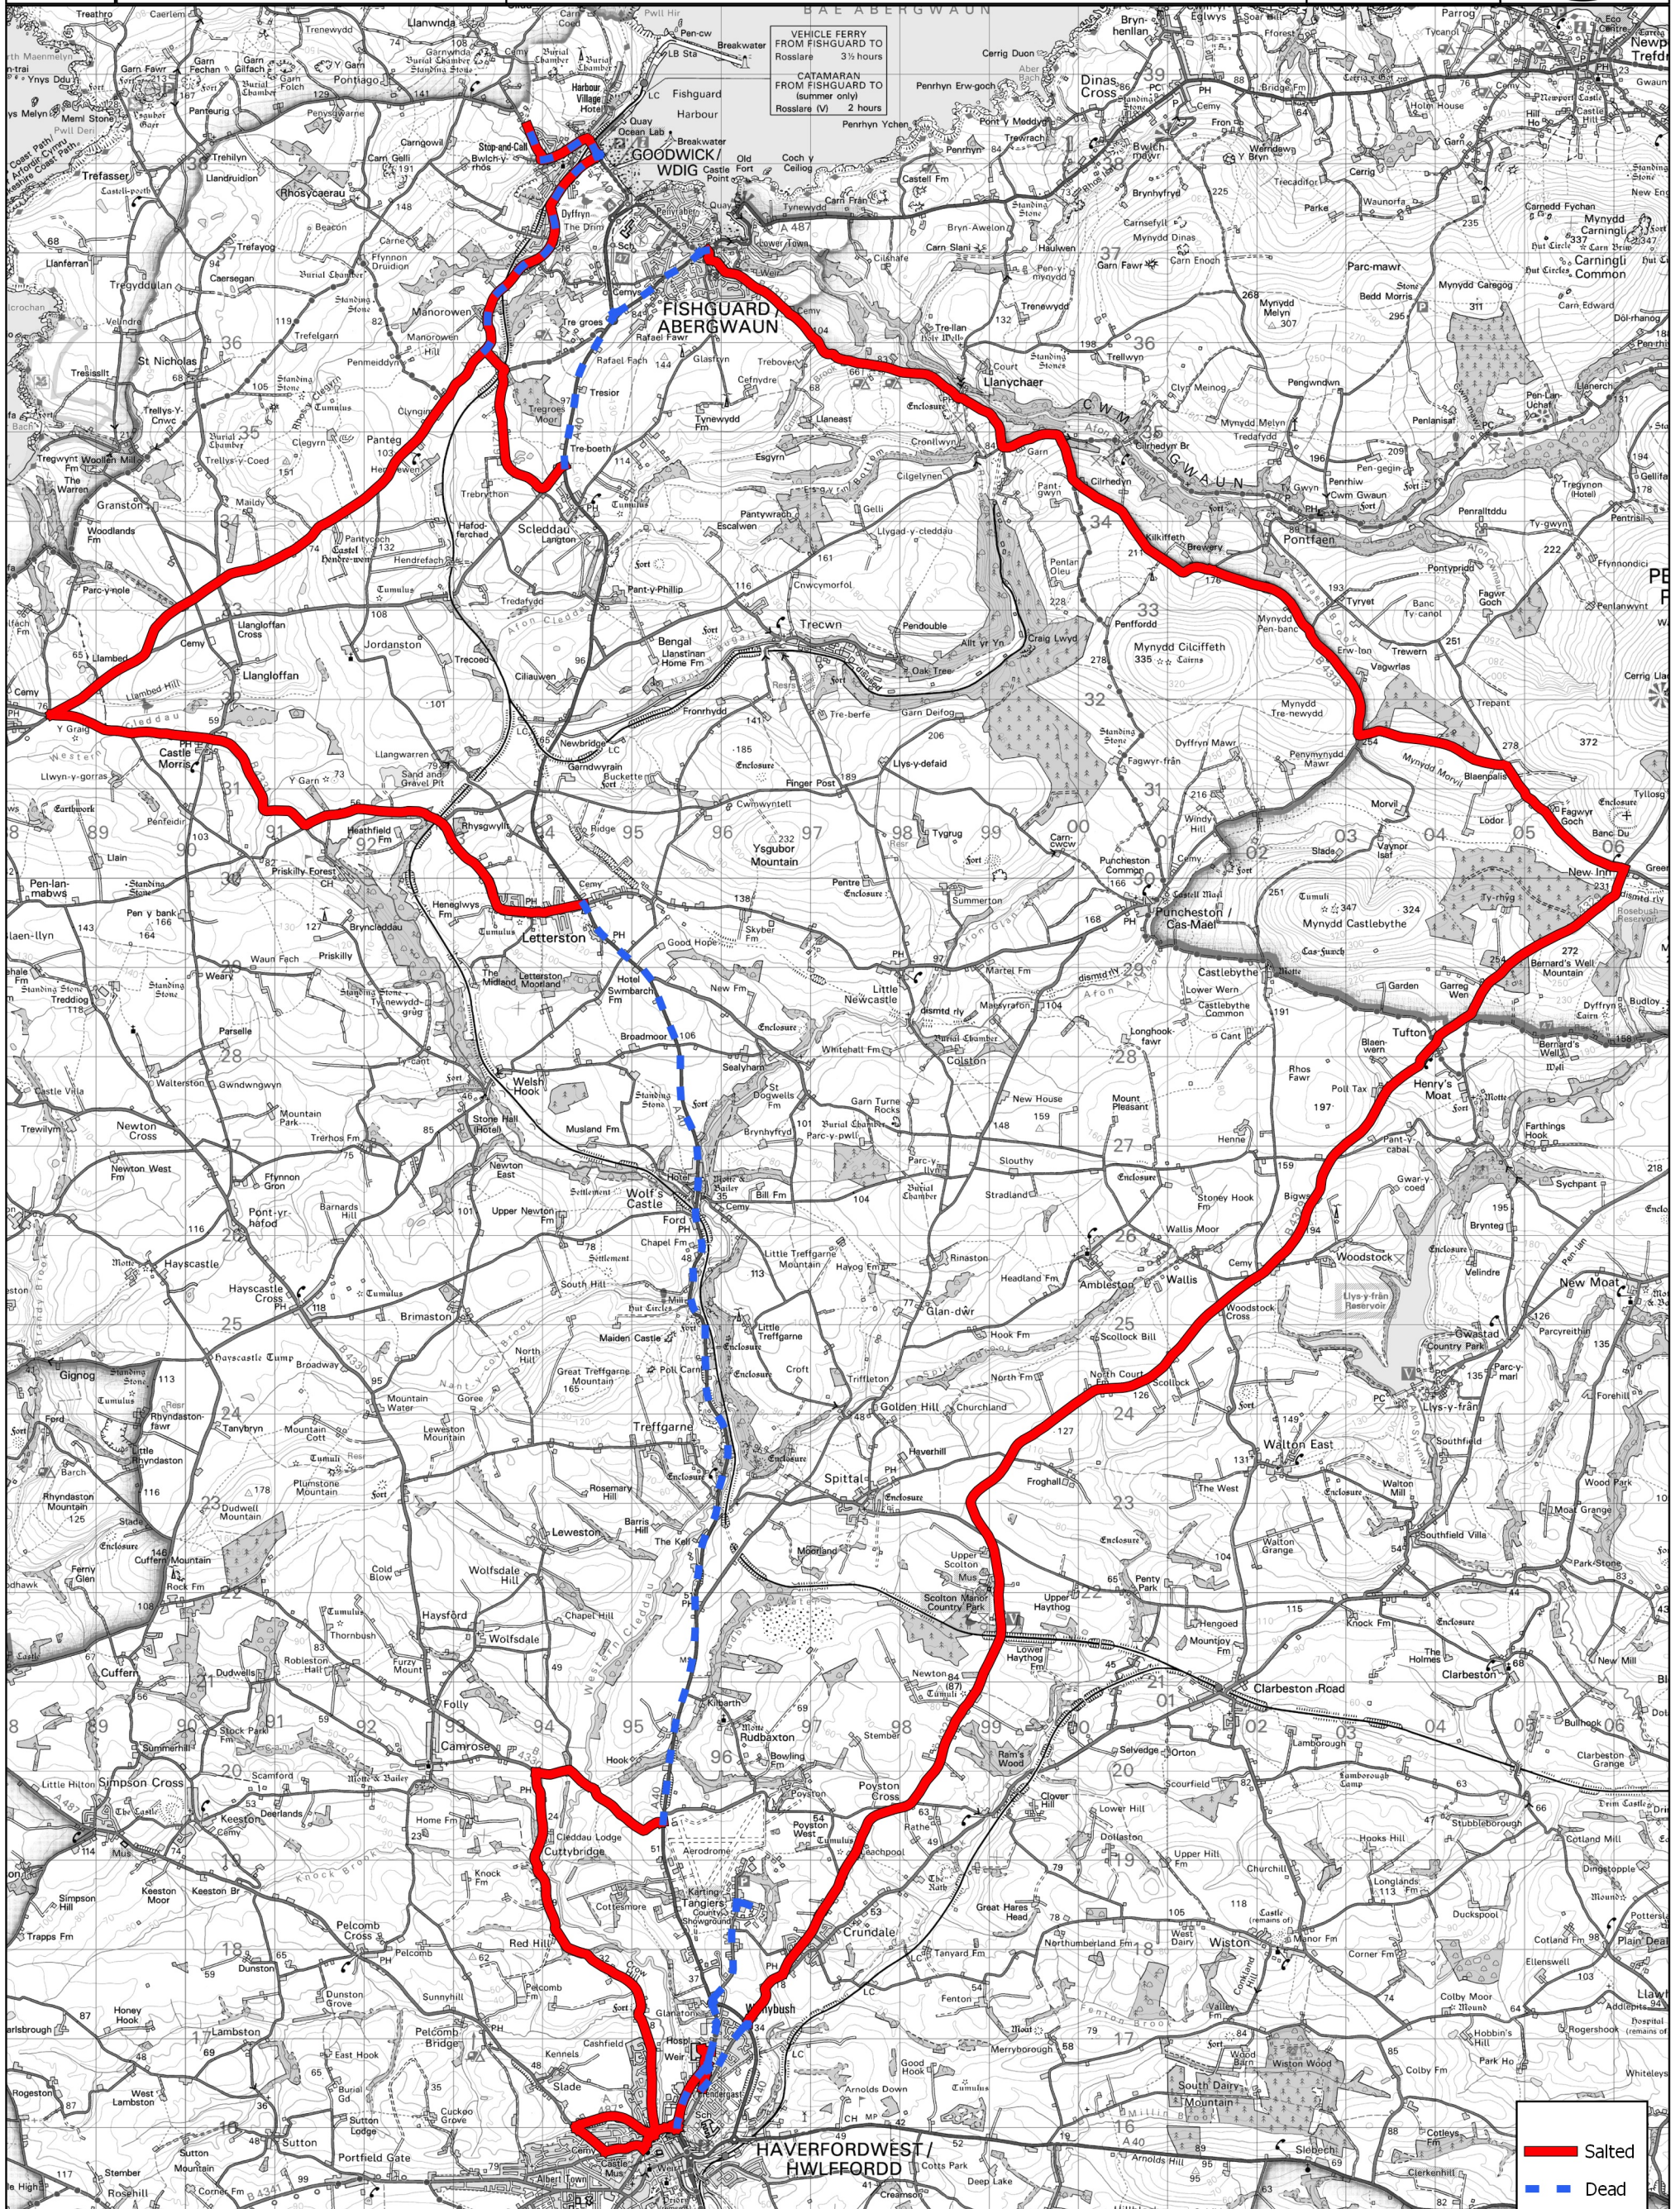

Withybush Route 1

Map produced on: 28 September 2016

Scale (A3 Print)
1:70,000

© Crown copyright and database rights 2016 Ordnance Survey 100023344 EUL. You are permitted to use this data solely to enable you to respond to, or interact with, the organisation that provided you with the data. You are not permitted to copy, sub-licence, distribute or sell any of this data to third parties in any form. © Hawlfraint y Goron a hawliau cronfa ddata 2016 Arolwg Ordans 100023344 EUL. Rhoddir trwydded ddrymiadwy, anghyfyngedig a heb frendal i chi i weld y data trwyddedig at ddibenion anfasnachol am y cyfnod y mae ar gael gan Cyngor Sir Penfro Ni chewch gopio, is-drywdedu, dosbarthu na gwerthu unrhyw ran o'r data hwn i drydydd partion mewn unrhyw ffurf.